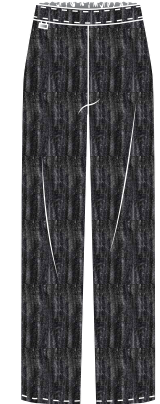

SIZE S: 23" CBW
 58.4 cm CBW

U Y605

SIZE S: 30.5" INSEAM
 77.5 cm INSEAM
 LEG OPENING: 10.5"
 26.7 cm

SOLID ITY
 BLACK 101, ROSEWOOD 378

SOLID FLORAL FLOCKING MESH
 BLACK 101, ROSEWOOD 378

U N717

SIZE S: 25.5" CBN
 64.8 cm CBN

U N784

SIZE S: 24.5" CBN
 62.2 cm CBN

U N646

SIZE S: 43" CBN
 109.2 cm CBN

SOLID PONTE KNIT TRIMMED W/
 FLORAL PLEATHER MESH & SOLID PU
 BLACK 101

U C481

SIZE S: 23" CBN
 58.4 cm CBN

SOLID ITY TRIMMED W/
 FLORAL PLEATHER MESH
 BLACK 101

U Y266

SIZE S: 24" CBN
 61 cm CBN

CRUSHED VELVET TRIMMED W/
 FLORAL FLOCKING MESH
 BLACK 101

U V484

SIZE S: 20" CBN
 50.8 cm CBN

CRUSHED VELVET
 BLACK 101

U V964

SIZE S: 30.5" INSEAM
 77.5 cm INSEAM
 LEG OPENING: 15.5"
 39.4 cm

DREAMY FLORAL ITY
ROSEWOOD MULTI M01

U Y279 FD

 SIZE S: 25" CBN
 63.5 cm CBN

U Y381 FD

 SIZE S: 25.5" CBN
 64.8 cm CBN

U Y606 FD

 SIZE S: 35.5" CBN
 90.2 cm CBN

BLOOMING FLORAL MESH
BLACK/GREY 012